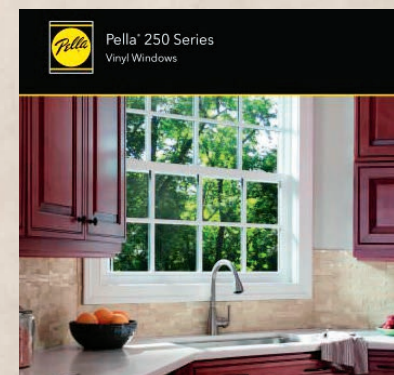

For further information, visit the professionals from Cove Construction in Booths 304 & 305 in the Myrtle Beach Convention Center September 16th - 18th, or call (843) 360-8163. You can also see the bottom of page 10 of this Special Issue or visit PellaSC.com to learn more.

unpredictable. Thankfully, Pella windows and doors can help keep your family and friends comfortable rain or shine. Upgrade from dual- to triple-pane glass for better energy-efficiency and sound resistance. A Low-E glass coating can help keep your home comfortable year-round.

Peace of mind from start to finish.

The Pella Promise is a commitment to provide the highest level of customer service. Pella of South Carolina promises you:

- **The right product for your project.**
  Pella will work with you to find the best product for your home and budget.
- **Worry-free installation day.**
  Certified experts are specially trained to install your products correctly.
- **Pella Care Guarantee.**
  Pella products are backed by some of the best warranties in the business to give you peace of mind.
- **Simple step-by-step process.**
  Pella's advisors will offer expert advice every step of the way — from color to material to hardware and every detail in between.